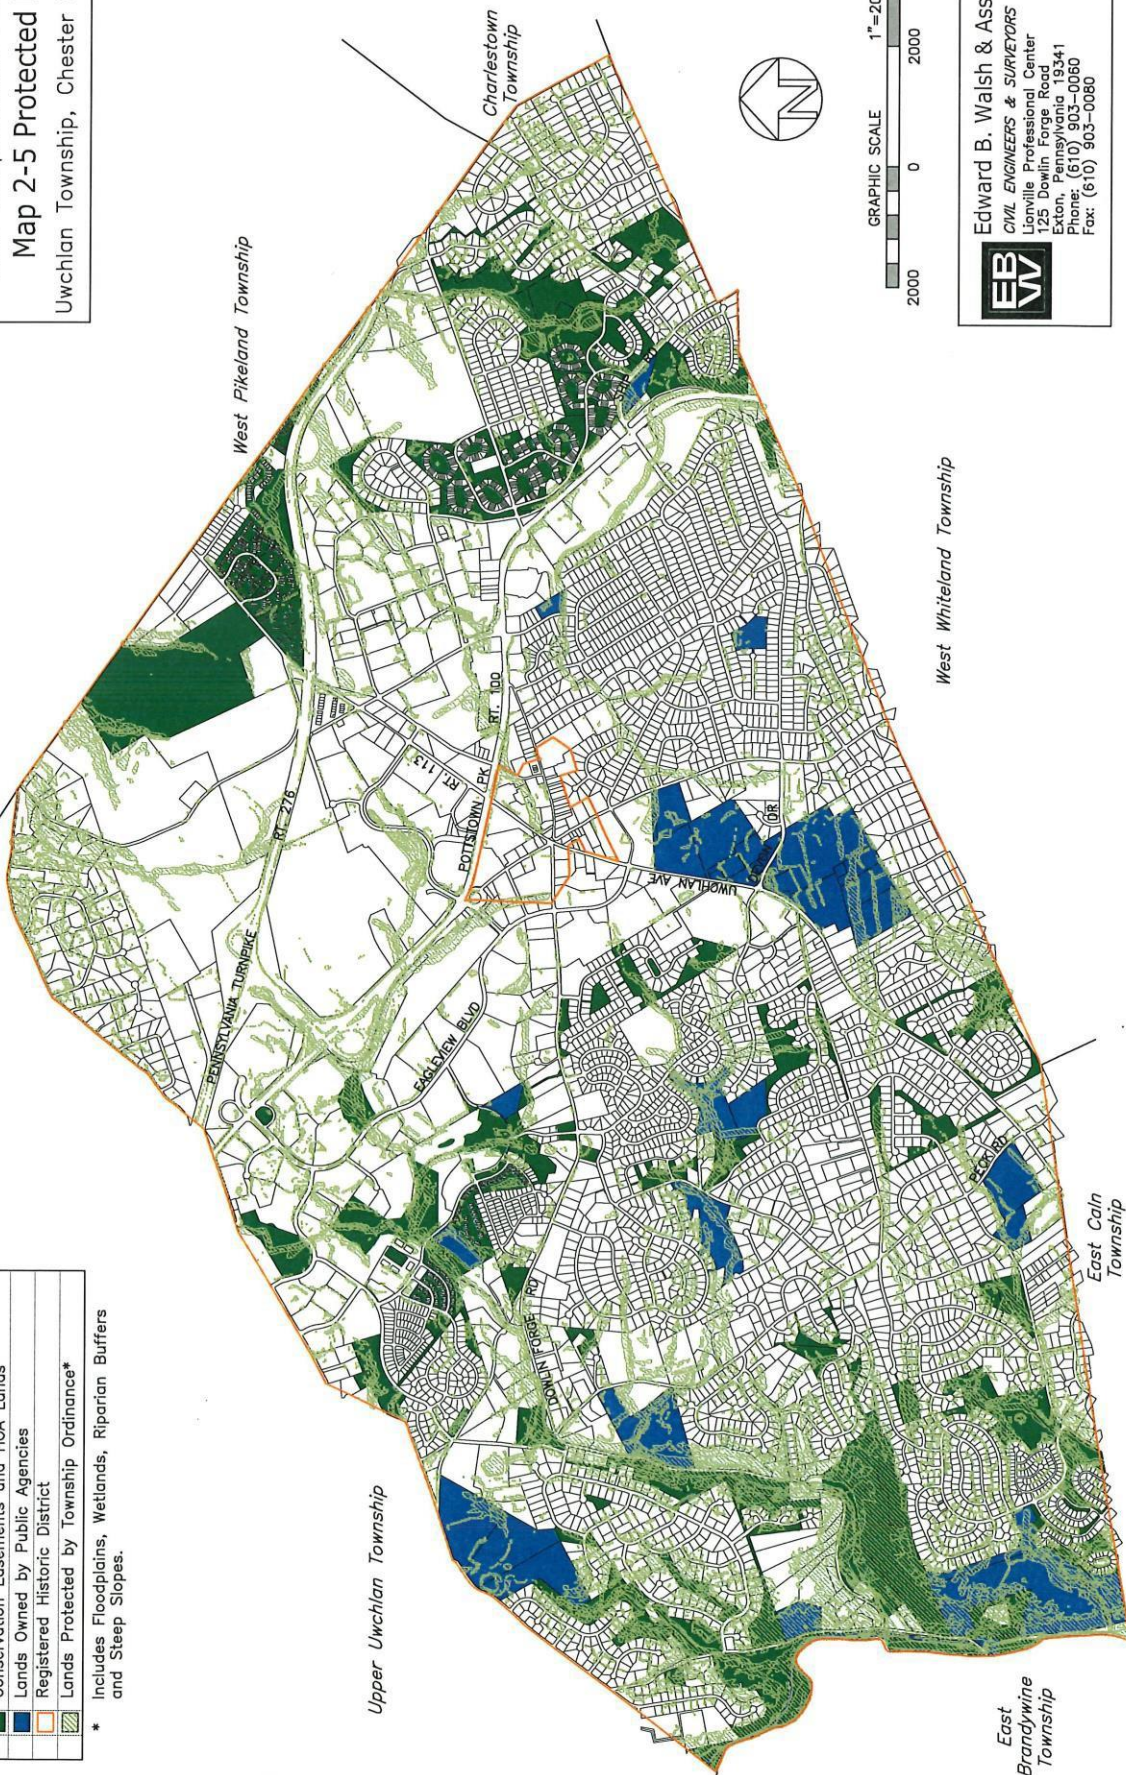

2020 Comprehensive Plan Update
Map 2-5 Protected Lands
 Uwchlan Township, Chester County, PA

Legend

	Conservation Easements and HOA Lands
	Lands Owned by Public Agencies
	Registered Historic District
	Lands Protected by Township Ordinance*

* Includes Floodplains, Wetlands, Riparian Buffers and Steep Slopes.

EBW
 Edward B. Walsh & Associates, Inc.
 CIVIL ENGINEERS & SURVEYORS
 Lionville Professional Center
 123 DeWitt Forge Road
 Exton, Pennsylvania 19341
 Phone: (610) 903-0060
 Fax: (610) 903-0080